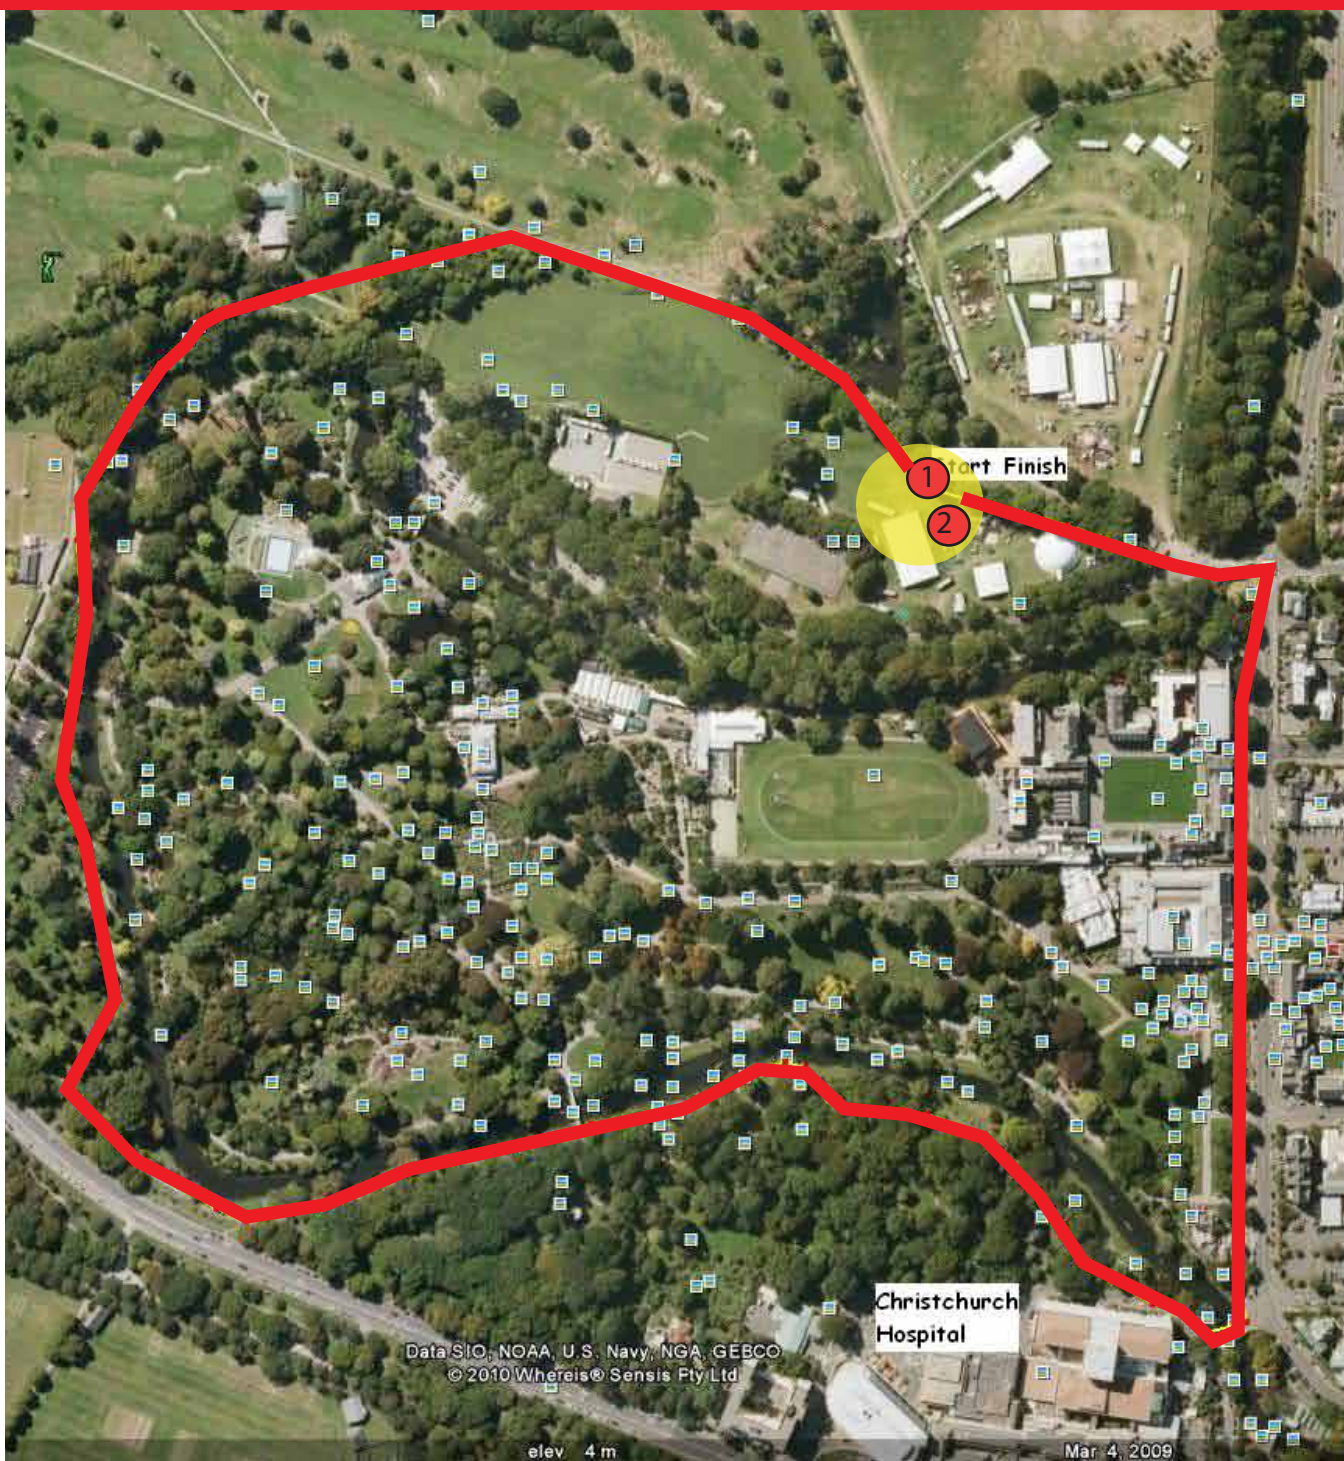

The Great New Zealand Santa Run Christchurch

Course Map

Length: 3km

- ① Start
- ② Finish
- Event Centre

THE
GREAT NEW ZEALAND
SANTA RUN

KidsCan
Stand Tall
CHARITABLE TRUST