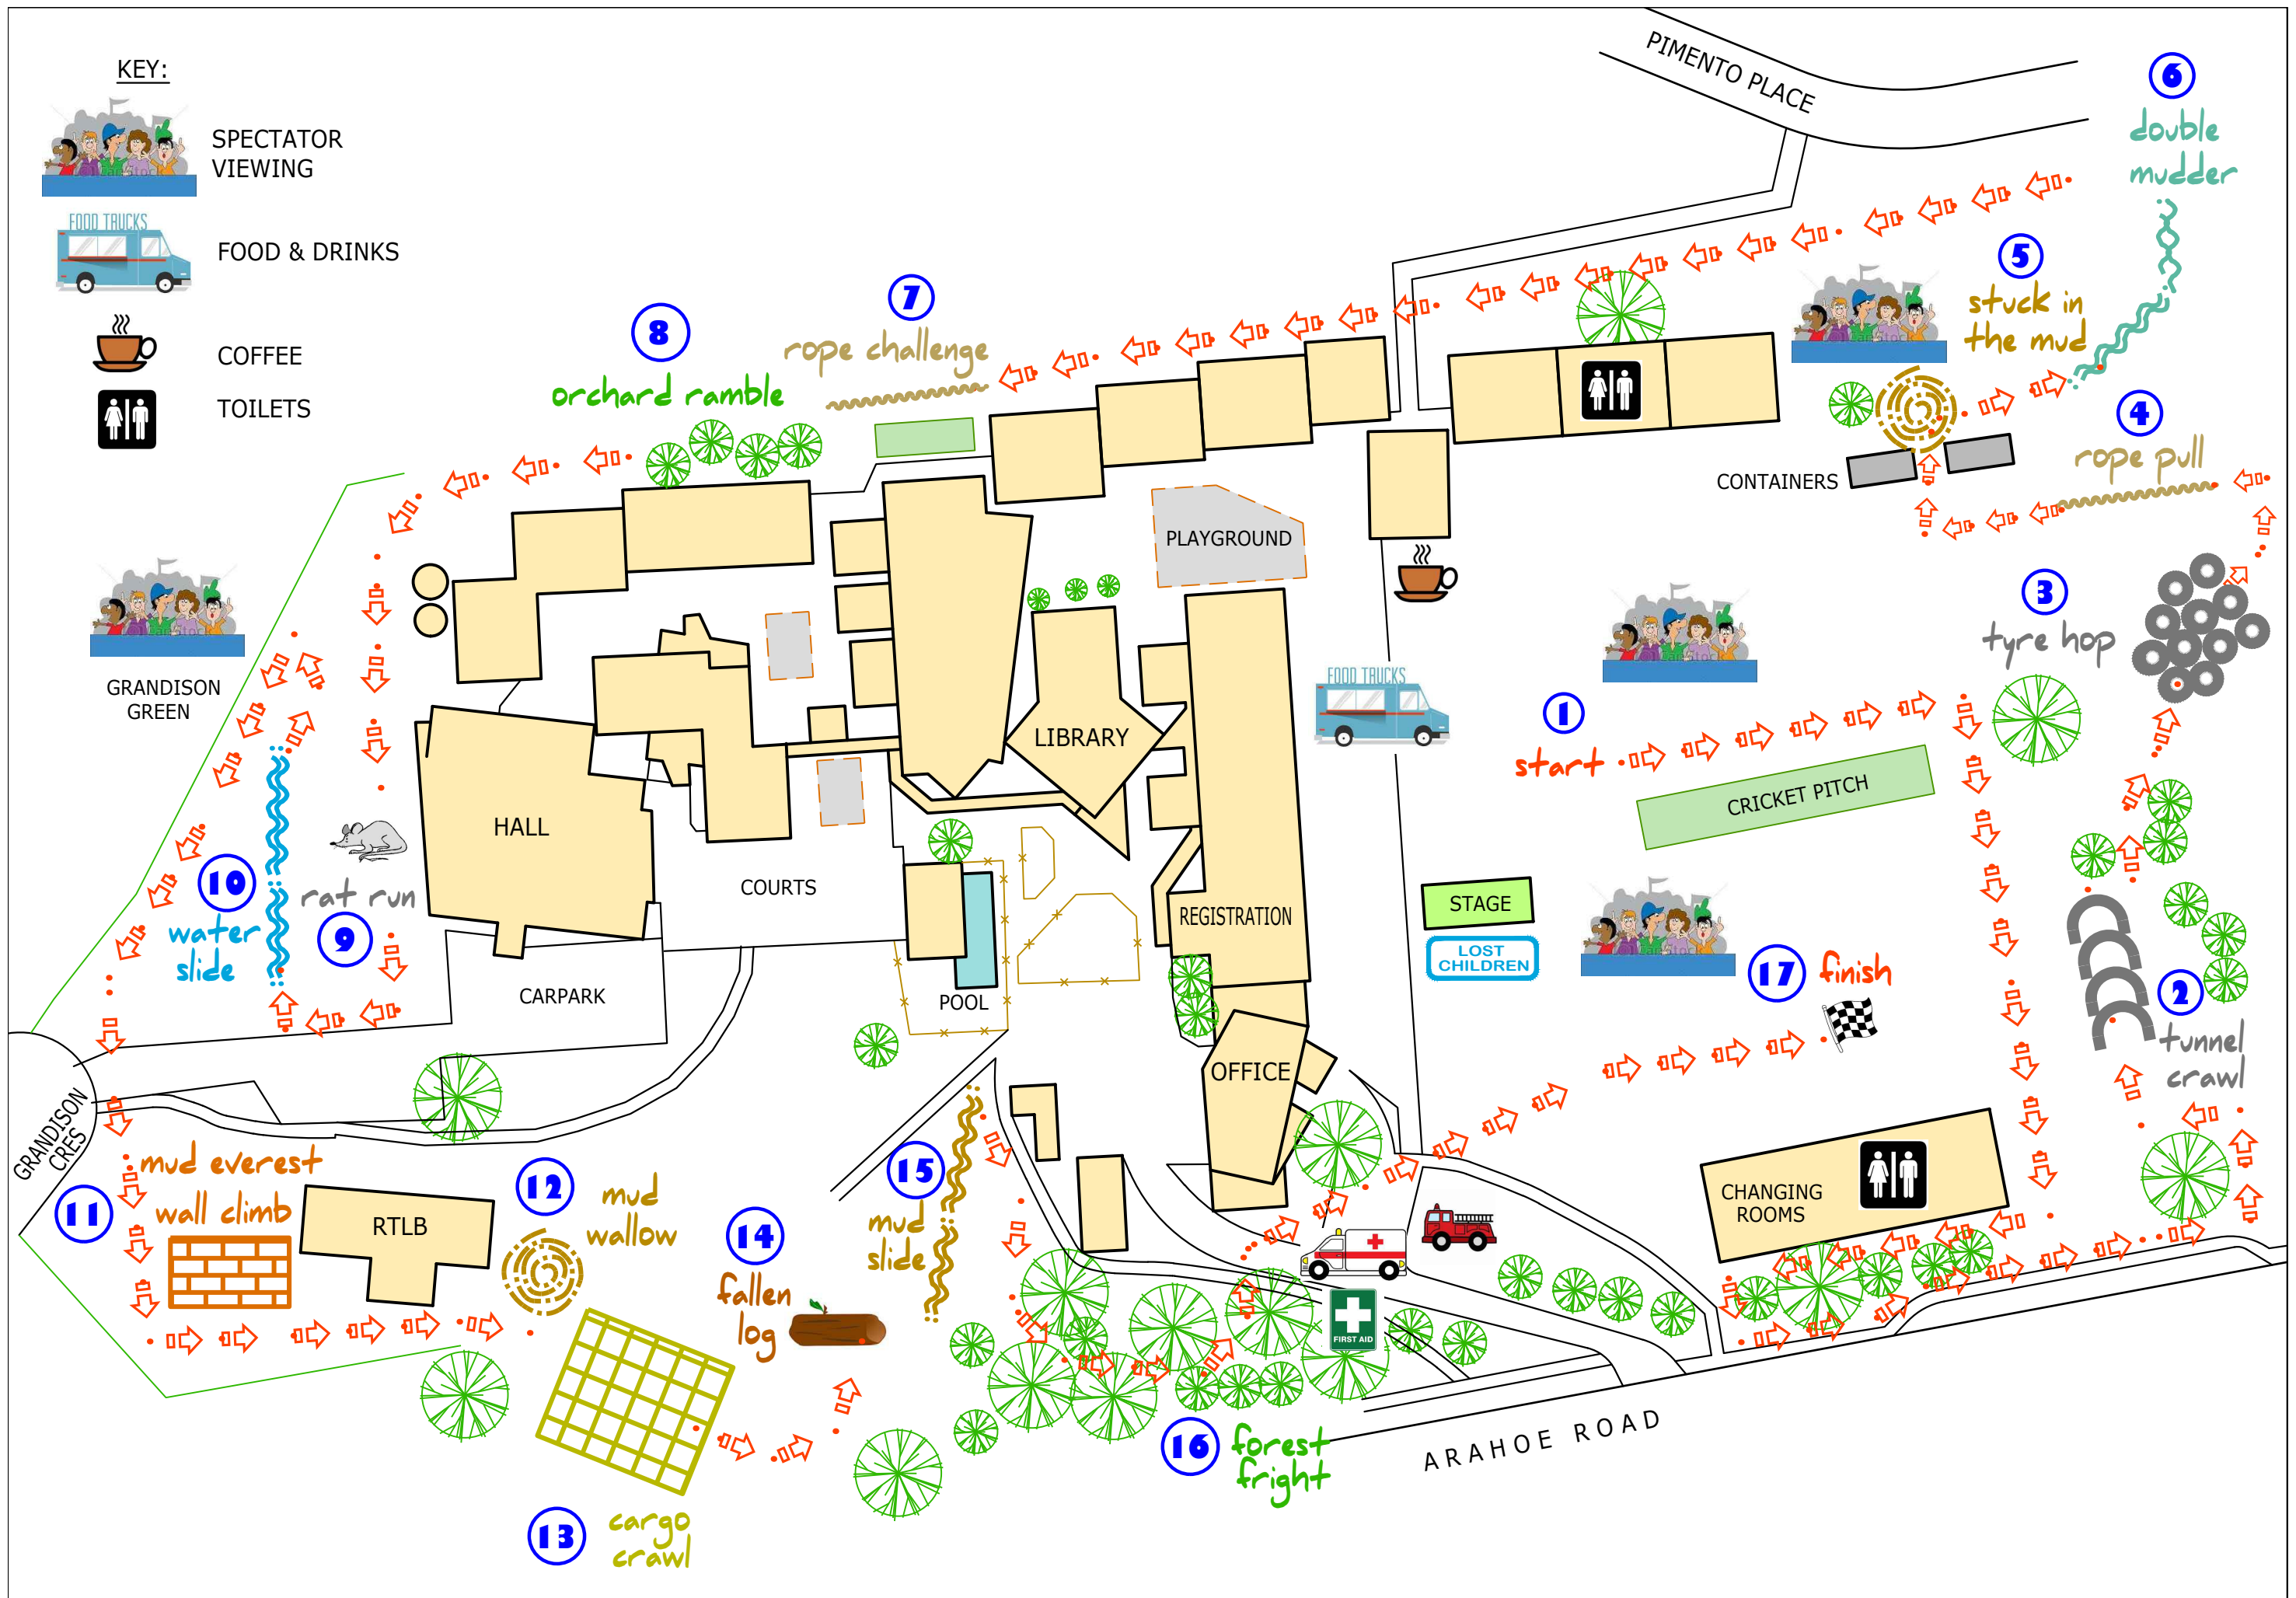

KEY:

SPECTATOR VIEWING

FOOD & DRINKS

COFFEE

TOILETS

GRANDISON GREEN

GRANDISON CRES

PIMENTO PLACE

ARAHOE ROAD

10 water slide

9 rat run

HALL

COURTS

CARPARK

POOL

LIBRARY

CONTAINERS

8 orchard ramble

7 rope challenge

5 stuck in the mud

4 rope pull

3 tyre hop

2 tunnel crawl

6 double mudder

1 start

17 finish

11 mud everest wall climb

RTLB

12 mud wallow

14 fallen log

15 mud slide

13 cargo crawl